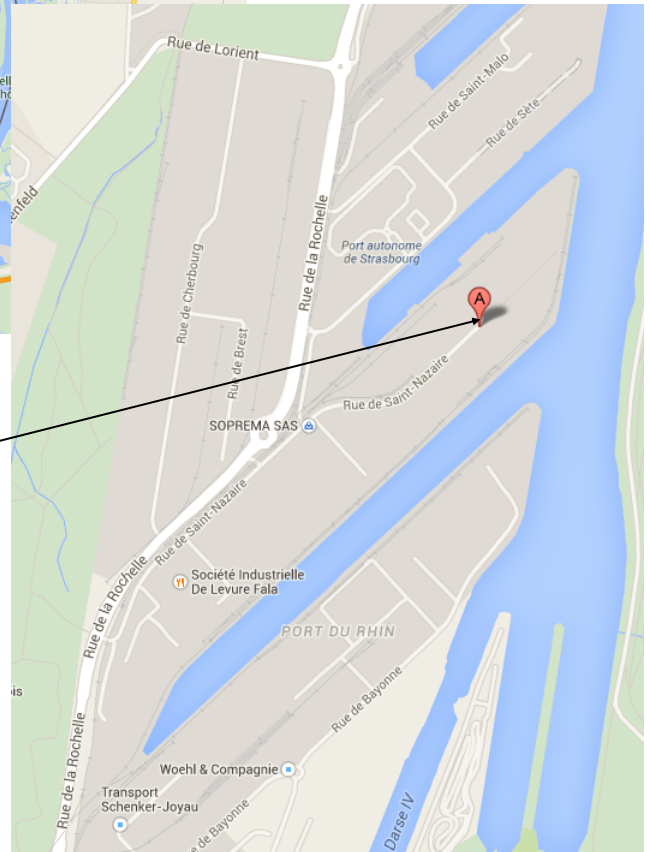

ACCESS MAP

STRASBOURG SOUTH TERMINAL

OPENING HOURS

Administrative Office

Monday - Friday
06:15-17:00

Gate - Truck reception

Monday - Friday
06:15-20:30
Saturday
07:15-11:30 am

Barge reception

Monday - Friday
06:00-21:00
Saturday
07:00-12:00 am

Container repair workshop

Monday - Friday
07:30-12:00 / 13:00-16:30

RET - RHINE EUROPE TERMINALS

Strasbourg South Terminal

Secteur D

20 rue de Saint-Nazaire, 67100 Strasbourg, France