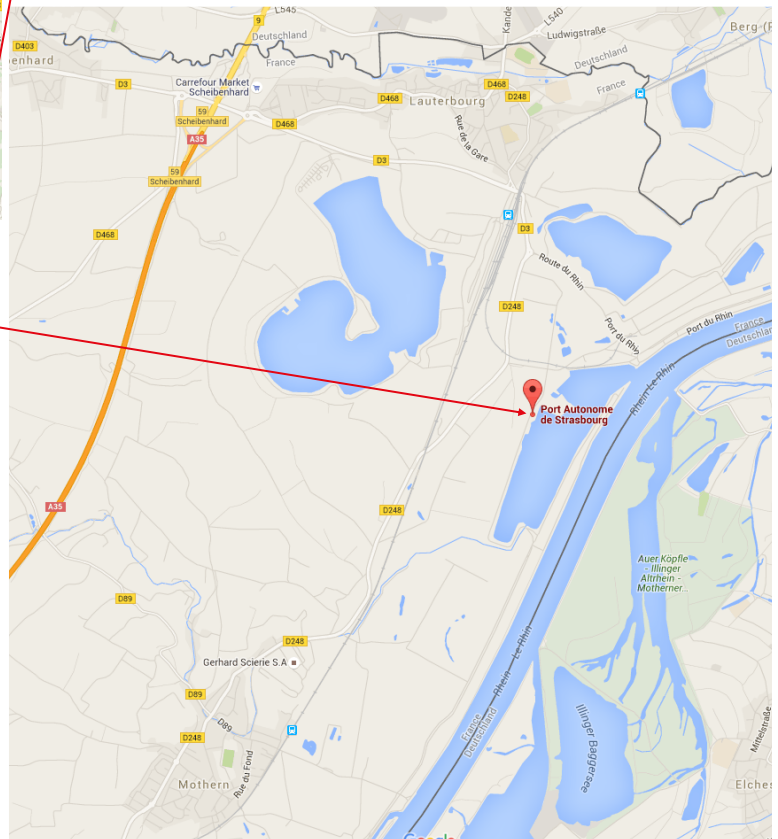

ACCESS MAP PORT OF LAUTERBOURG

RET - RHINE EUROPE TERMINALS

Port site of Lauterbourg

Port de Lauterbourg

67630 Lauterbourg, France

Tel. → ++33 (0)3 88 65 80 80

Email → info@ret-strasbourg.com

OPENING HOURS