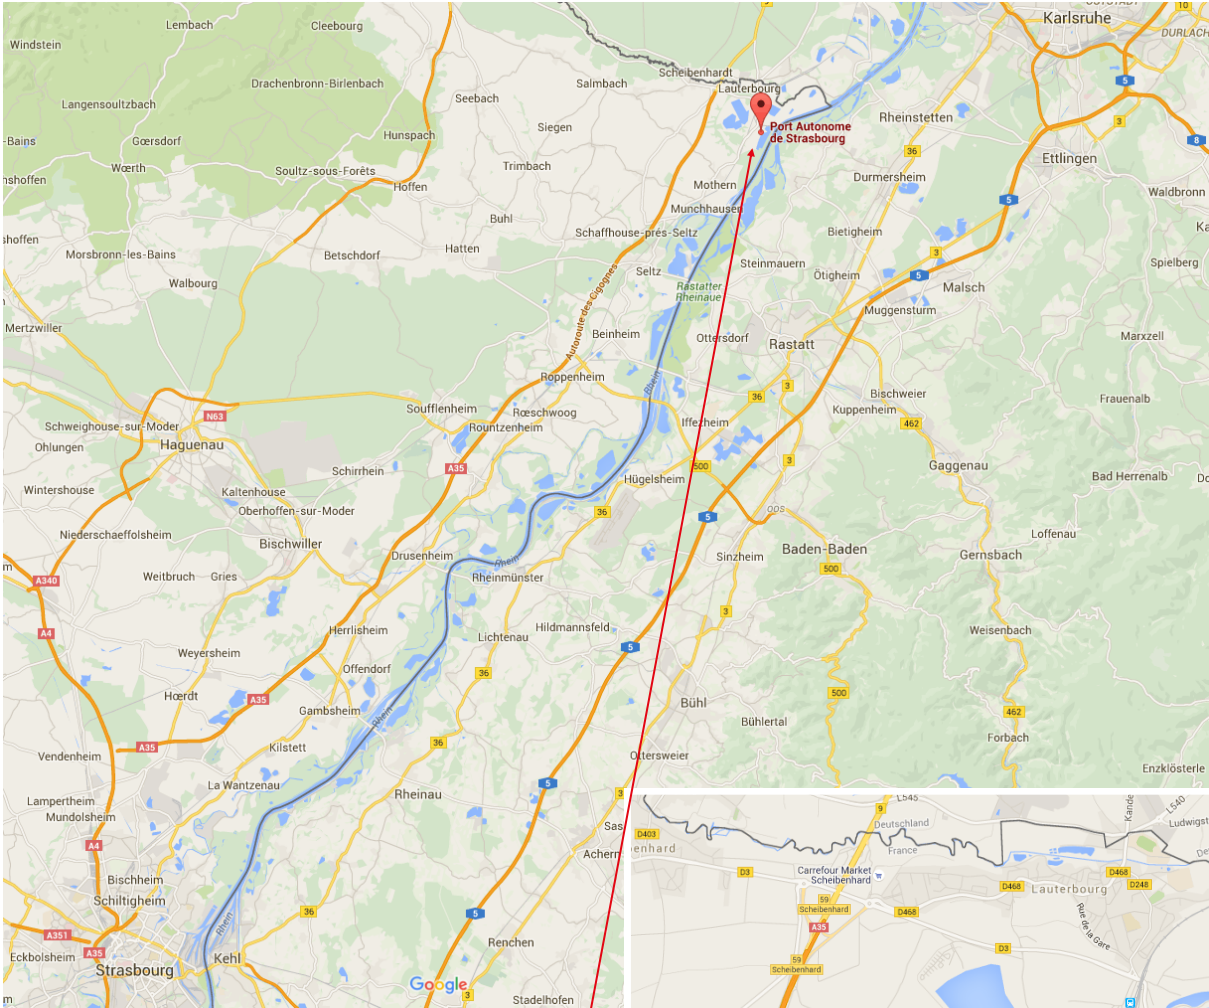

ACCESS MAP PORT OF LAUTERBOURG

RET - RHINE EUROPE TERMINALS

Port site of Lauterbourg

Port de Lauterbourg

67630 Lauterbourg, France

Tel. → ++33 (0)3 88 65 80 80

Email → info@ret-strasbourg.com

OPENING HOURS

Truck reception

from Monday to Friday

→ 08:00 – 17:00 only after announcement